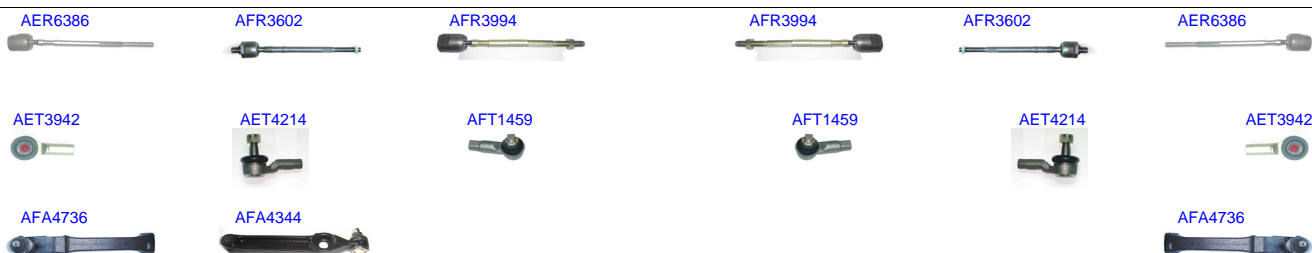

SUZUKI WAGON 2000

Ruitai	Description	Position	Years
AER6386	RACK END	R/L	1997-2016
AFR3602	RACK END	R/L	2000-2016
AFR3994	RACK END	R/L	1997-2016
AET3942	TIE ROD END	OUT R/L	2000-2016
AET4214	TIE ROD END	OUT R/L	1979-2016
AFT1459	TIE ROD END	OUT R/L	1983-2016
AFA4736	CONTROL ARM	LOW R/L	1997-2016
AFA4344	CONTROL ARM		1998-2015