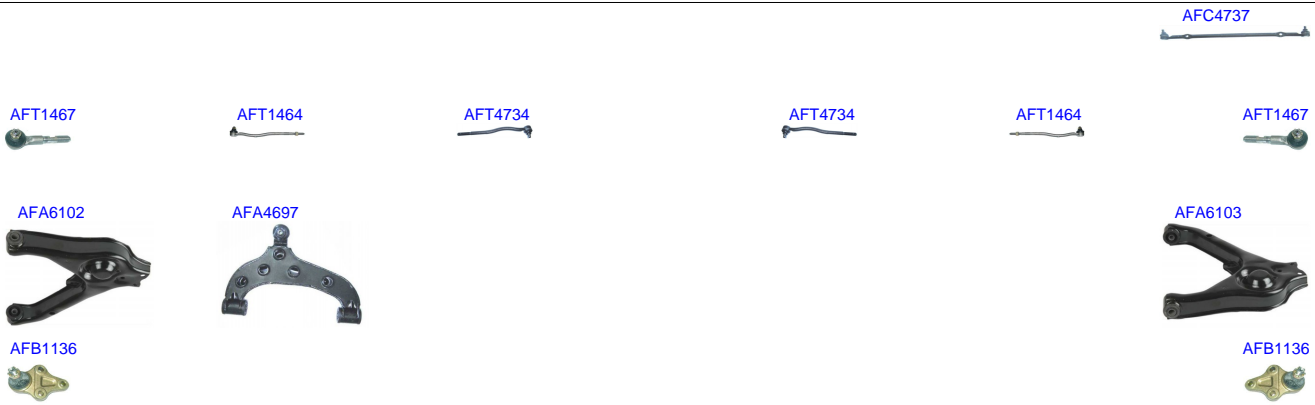

HONDA ESCUDO OPEN OFF-ROAD VEHICLE 2000 - 2005

Ruitai	Description	Position	Years
AFC4737	CROSS ROD	RHD	1988-2005
AFT1467	TIE ROD END	OUT R/L	1988-2016
AFT1464	TIE ROD END	IN R/L	1988-2015
AFT4734	TIE ROD END	IN R/L	1988-2002
AFA6103	CONTROL ARM	LOW R	1988-2002
AFA6102	CONTROL ARM	LOW L	1988-2002
AFA4697	CONTROL ARM		1988-2002
AFB1136	BALL JOINT	LOW R/L	1988-2016