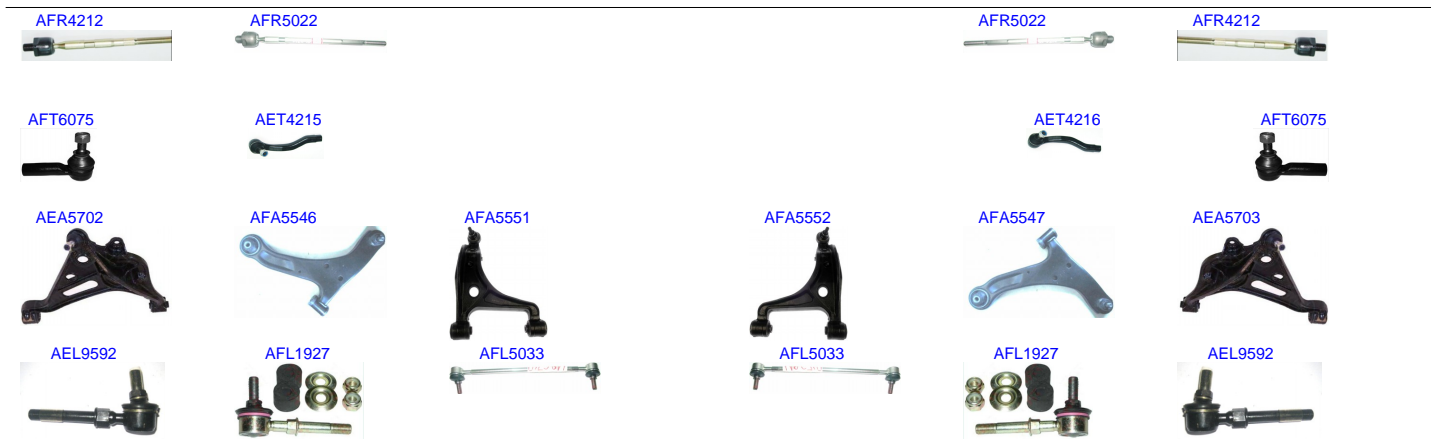

MITSUBISHI GRAND VITARA ALL-WHEEL DRIVE 2006 - 2015

Ruitai	Description	Position	Years
AFR4212	RACK END	R/L	1988-2015
AFR5022	RACK END	R/L	2005-2015
AFT6075	TIE ROD END	OUT R/L	2005-2016
AET4216	TIE ROD END	OUT R	1988-2015
AET4215	TIE ROD END	OUT L	1988-2015
AEA5703	CONTROL ARM	LOW R	1988-2015
AFA5547	CONTROL ARM	LOW R	2005-2015
AFA5552	CONTROL ARM	LOW R	2005-2015
AEA5702	CONTROL ARM	LOW L	1988-2015
AFA5546	CONTROL ARM	LOW L	2005-2015
AFA5551	CONTROL ARM	LOW L	2005-2015
AEL9592	STABILIZER LINK	FRONT R/L	1988-2015
AFL1927	STABILIZER LINK	FRONT R/L	1985-2015
AFL5033	STABILIZER LINK	FRONT R/L	2005-2015